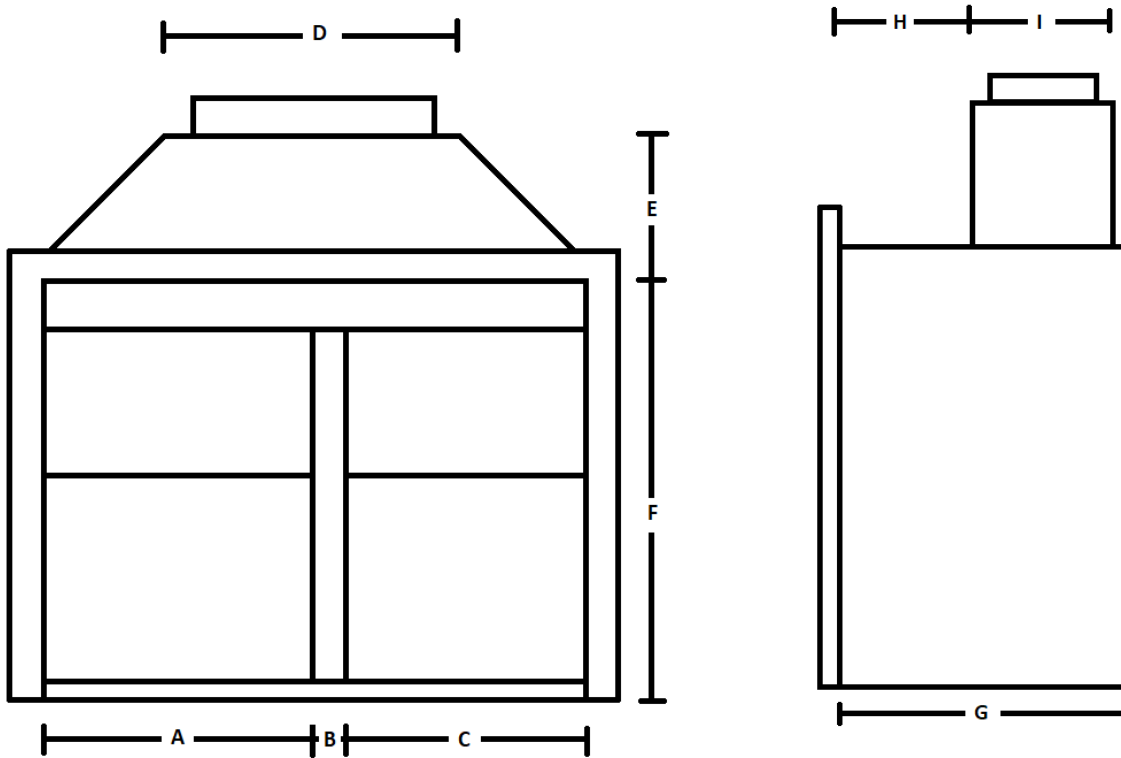

SPECIFICATIONS FOR THERMO DE LUXE COMBINATION BRAAIS
LARGER THAN 2 METRES

PRODUCT	A GAS	B	C WOOD	D	E	F	G	H	I
MEASUREMENTS GIVEN IN MILLIMETERS									
2050	1000	50	1000	700	340	820	645	250	350
2050	800	50	1200	700	340	820	645	250	350
2250	1000	50	1200	700	340	820	645	250	350
	THE 800 mm GAS BRAAI FITS A 4 Burner Chad-o-Chef								
	THE 1000 mm GAS BRAAI FITS A 5 Burner Chad-o-Chef								